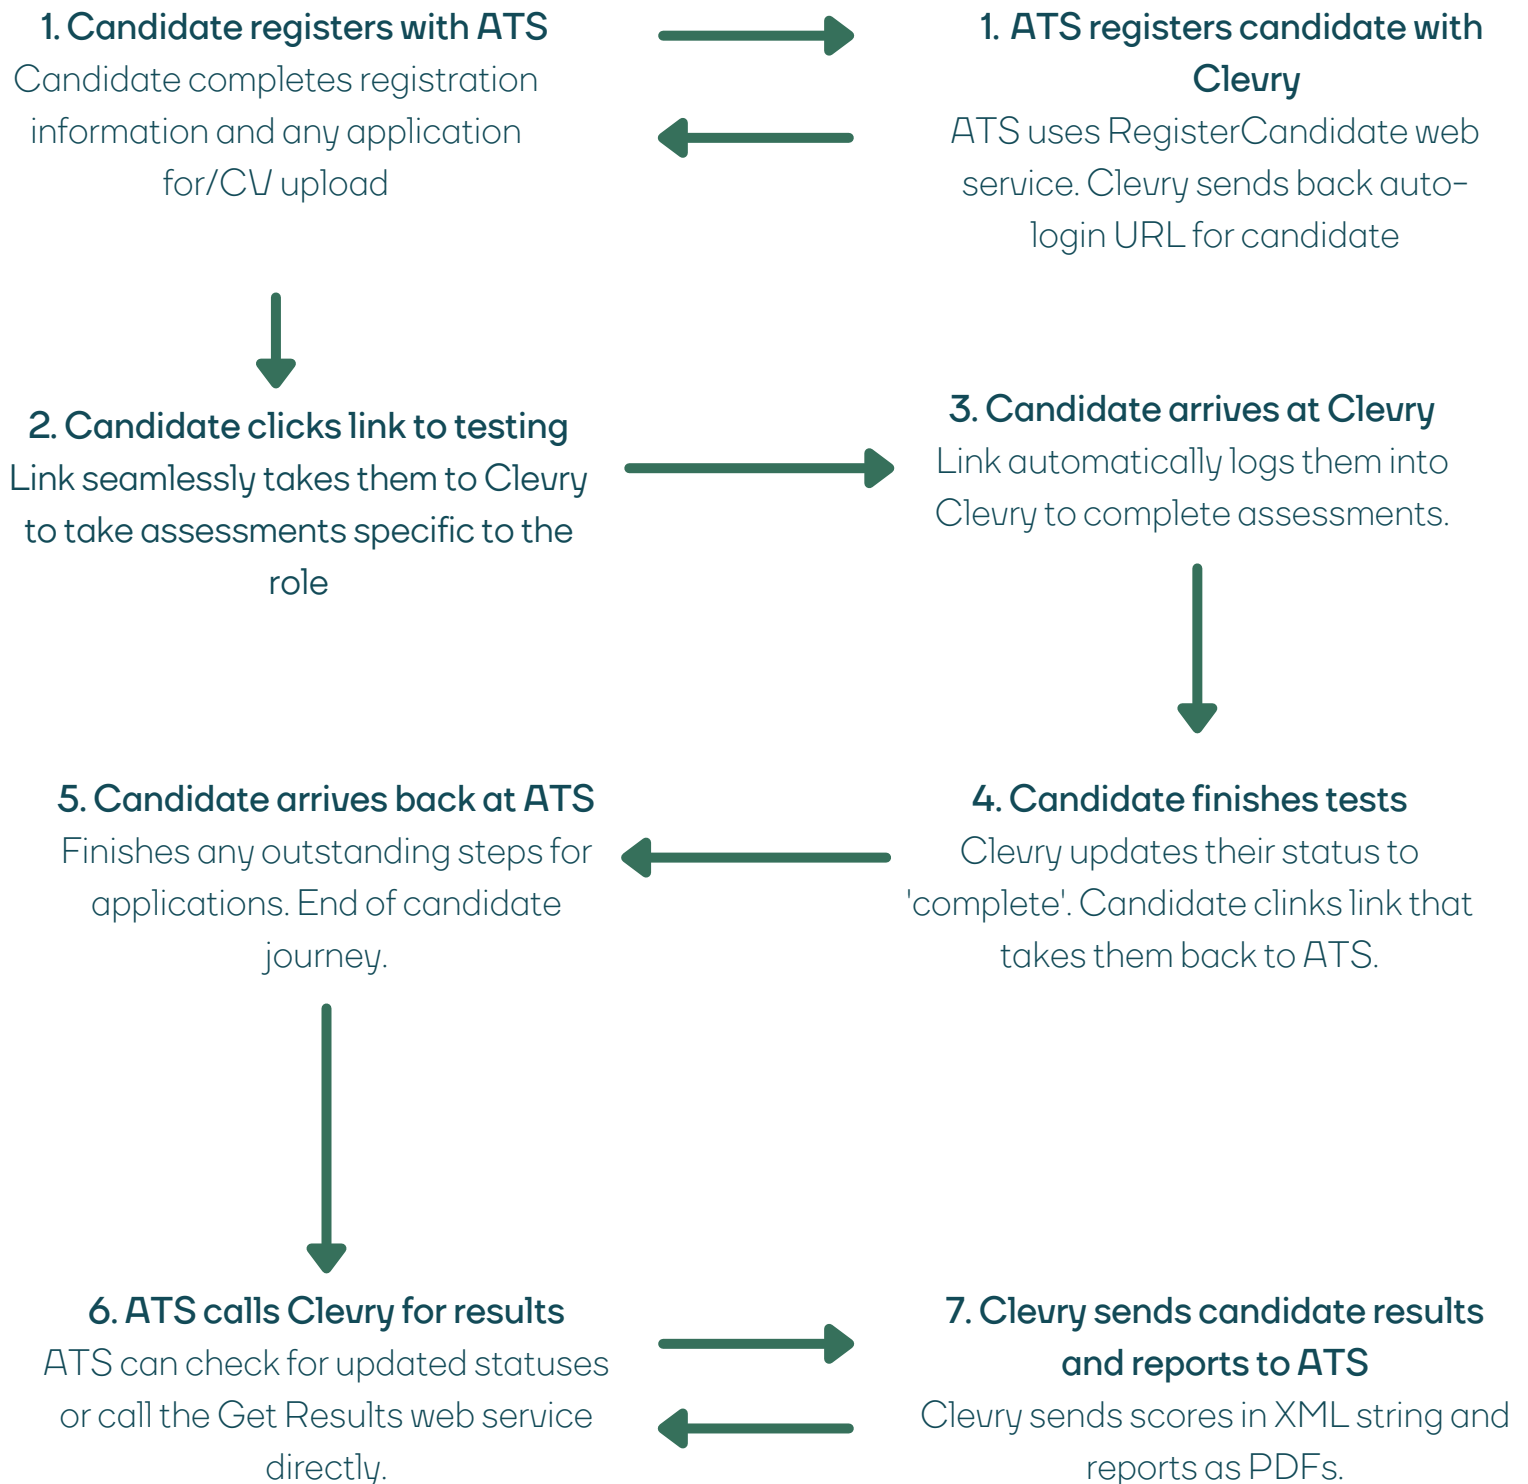

CLEVRY - ATS INTEGRATION DIAGRAM

clevry

For more detail refer to Clevry integration documentation.

1. High volume/seamless candidate journey process flow

For more detail refer to Clevry integration documentation.

2. Low volume/traditional candidate journey process flow

For more detail refer to Clevry integration documentation.

3. iFrame candidate journey process flow

**JOIN US
IN SEEKING JOY
TO SUCCEED**

CONTACT US