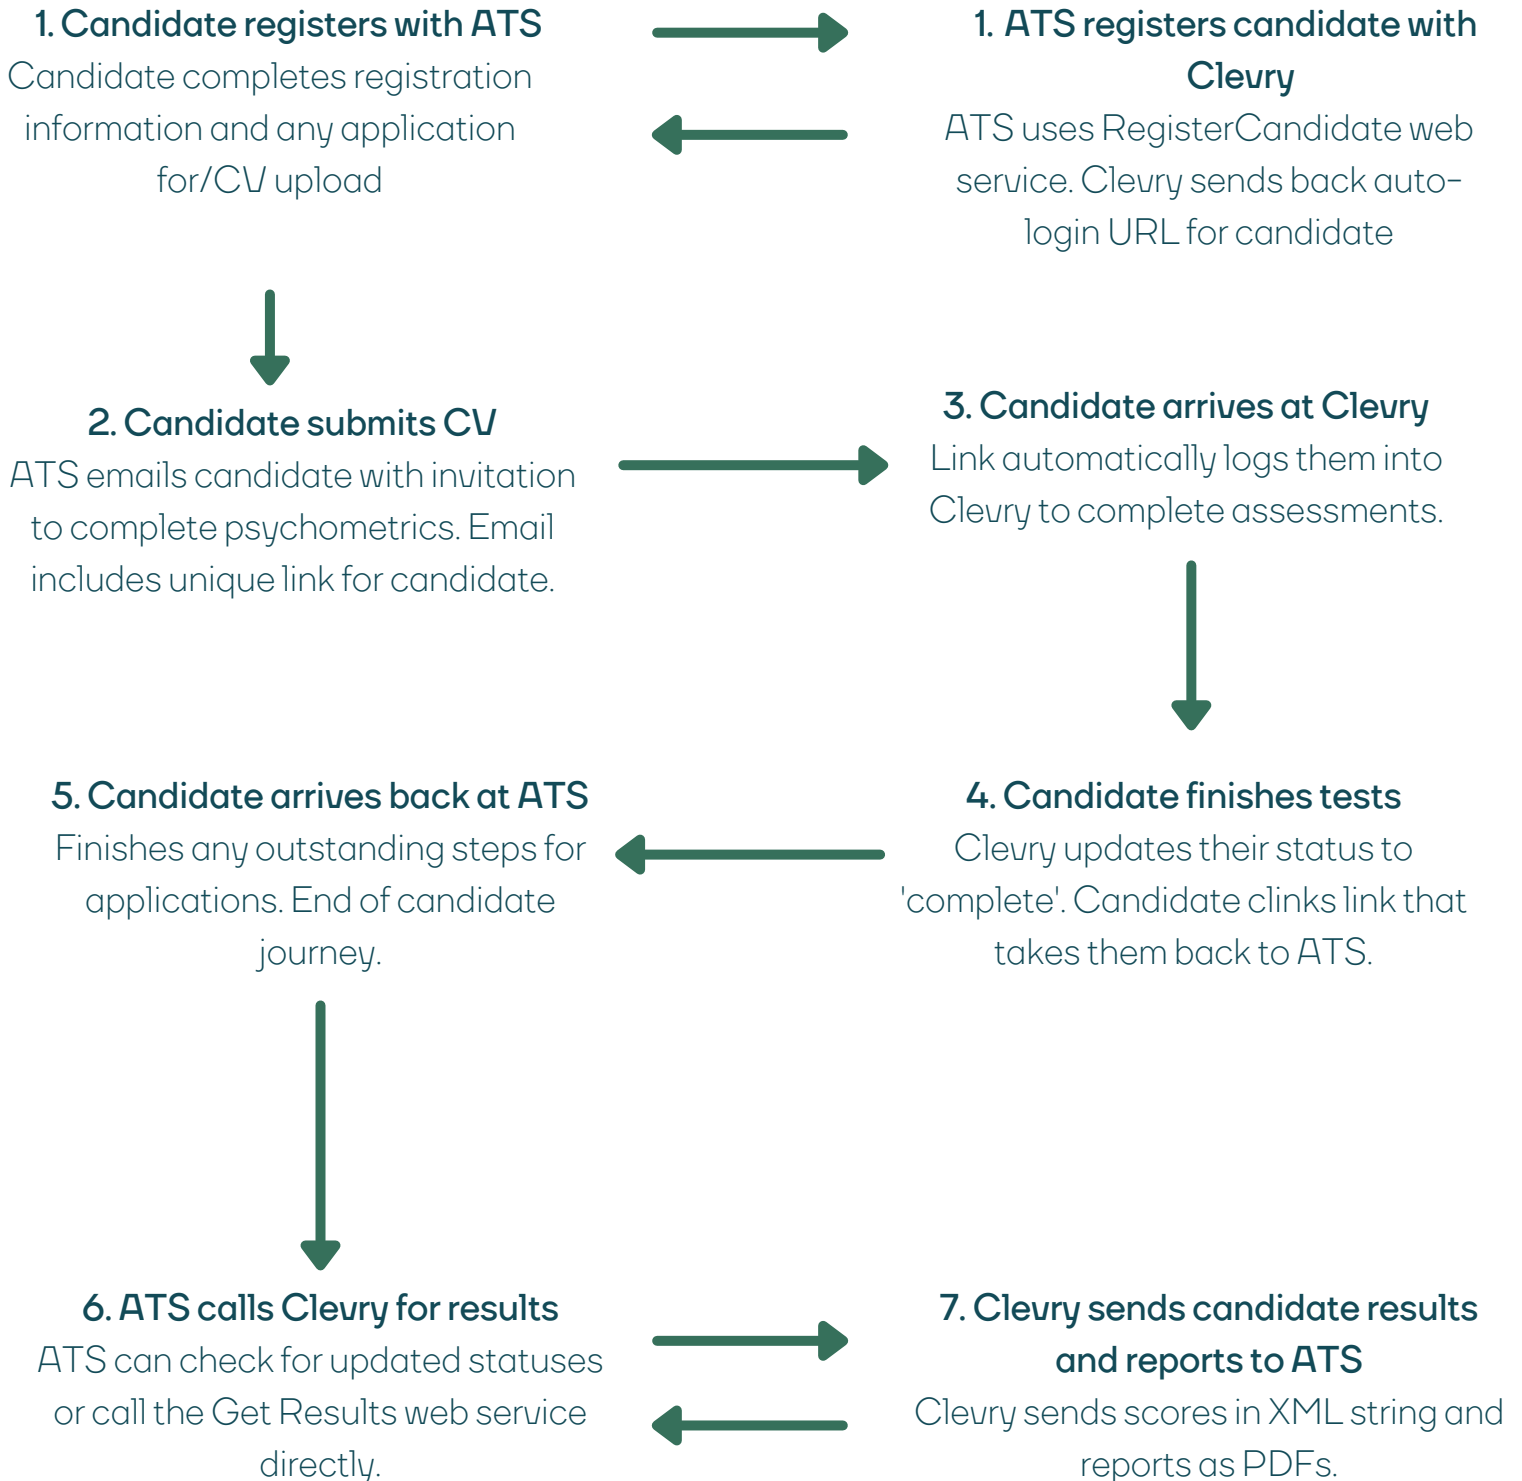

CLEVRY - ATS INTEGRATION DIAGRAM

clevry

For more detail refer to Clevry integration documentation.

1. High volume/seamless candidate journey process flow

For more detail refer to Clevry integration documentation.

2. Low volume/traditional candidate journey process flow

For more detail refer to Clevry integration documentation.

3. iFrame candidate journey process flow

**JOIN US
IN SEEKING JOY
TO SUCCEED**

CONTACT US