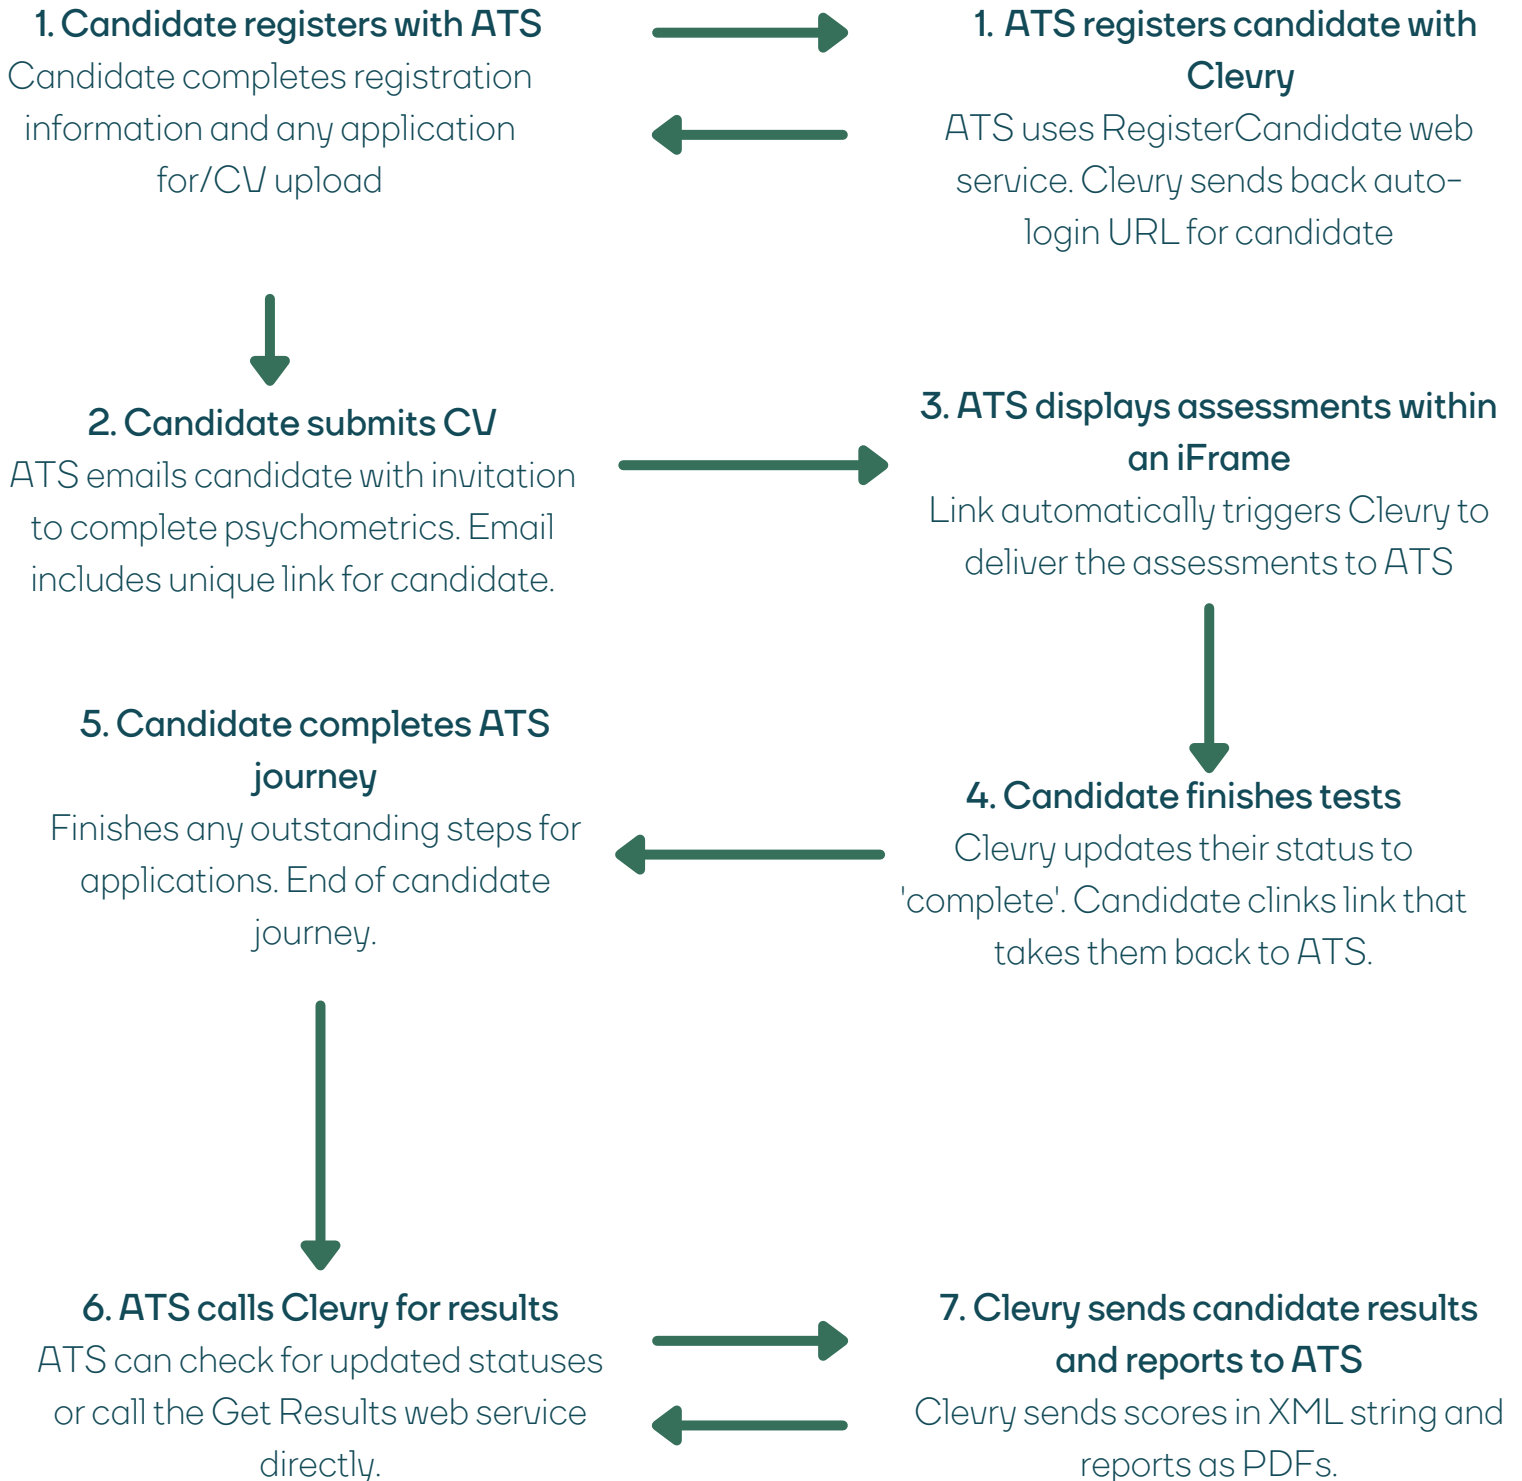

CLEVRY - ATS INTEGRATION DIAGRAM

clevry

For more detail refer to Clevry integration documentation.

1. High volume/seamless candidate journey process flow

For more detail refer to Clevry integration documentation.

2. Low volume/traditional candidate journey process flow

For more detail refer to Clevry integration documentation.

3. iFrame candidate journey process flow

**JOIN US
IN SEEKING JOY
TO SUCCEED**

CONTACT US